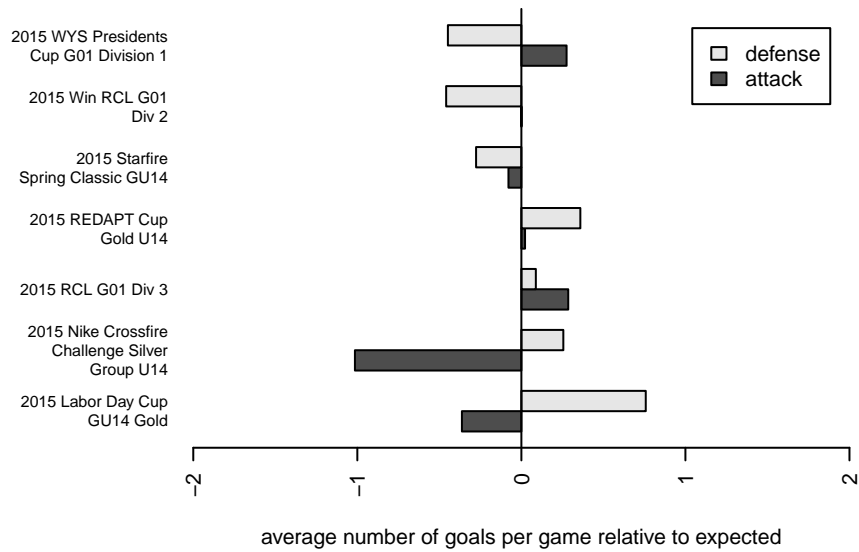

## Eastside FC White G01

Eastside FC  
 Preston, WA  
 G01 total strength=1297  
 attack=7.73 defense=4.05  
 fall league = RCL G01 Div 3  
 spr league = Win RCL G01 Div 2  
 notes= Smisek 2015

alt names used:  
 Eastside FC White G01  
 Eastside FC Girls 01 White

**attack and defense variance (black dot)  
relative to other teams  
and top 10 in region**

**attack and defense rating  
relative to others at age  
and all opponents in last 13 months**

**Performance relative to 13 month average**