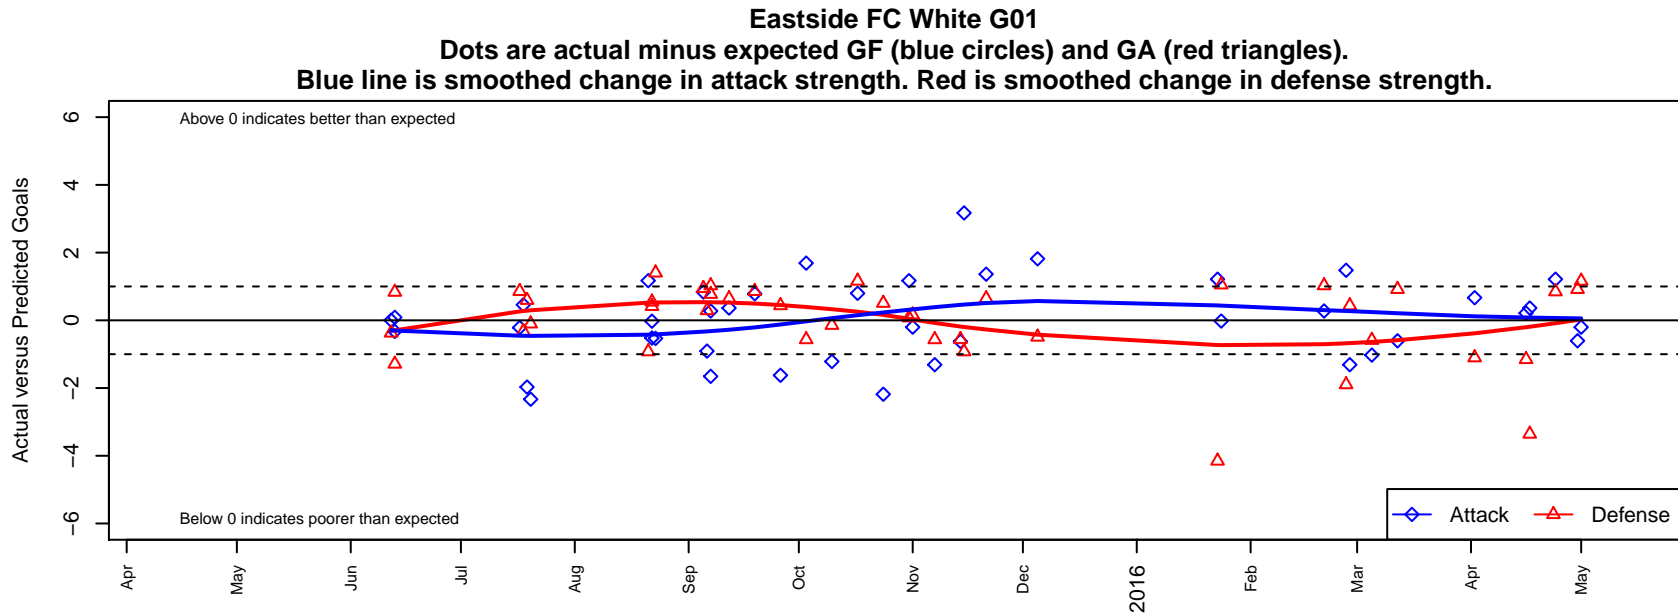

## Eastside FC White G01

Eastside FC  
 Preston, WA  
 G01 total strength=1297  
 attack=7.73 defense=4.05  
 fall league = RCL G01 Div 3  
 spr league = Win RCL G01 Div 2  
 notes= Smisek 2015

alt names used:  
 Eastside FC White G01  
 Eastside FC Girls 01 White

**attack and defense variance (black dot)  
relative to other teams  
and top 10 in region**

**attack and defense rating  
relative to others at age  
and all opponents in last 13 months**

**Performance relative to 13 month average**