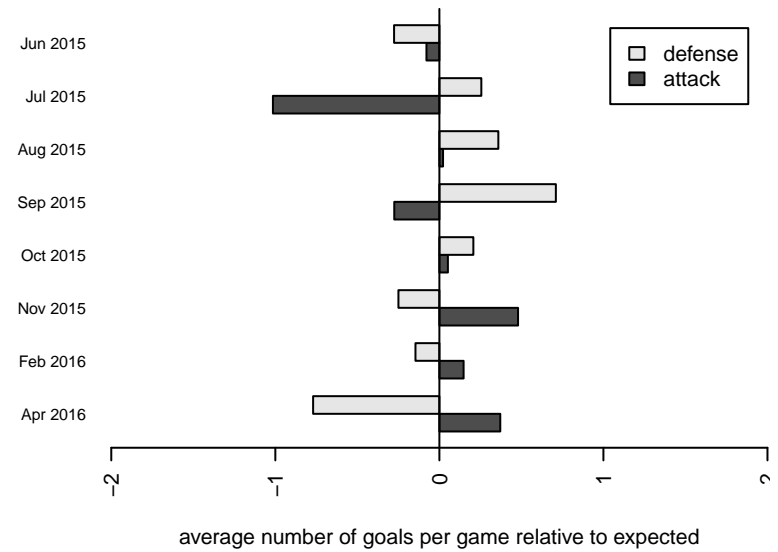

Performance relative to 13 month average