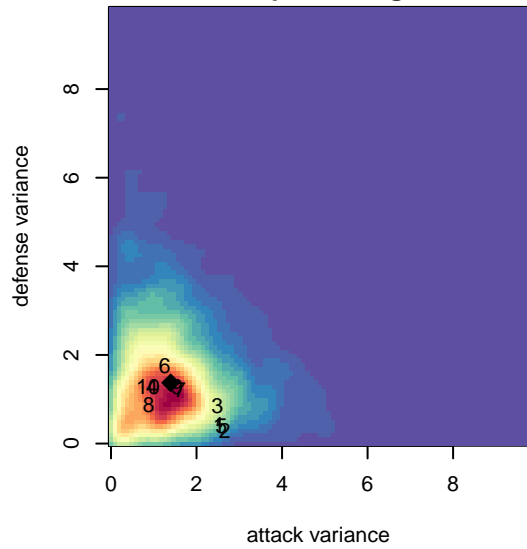

**attack and defense variance (black dot)
relative to other teams
and top 10 in region**