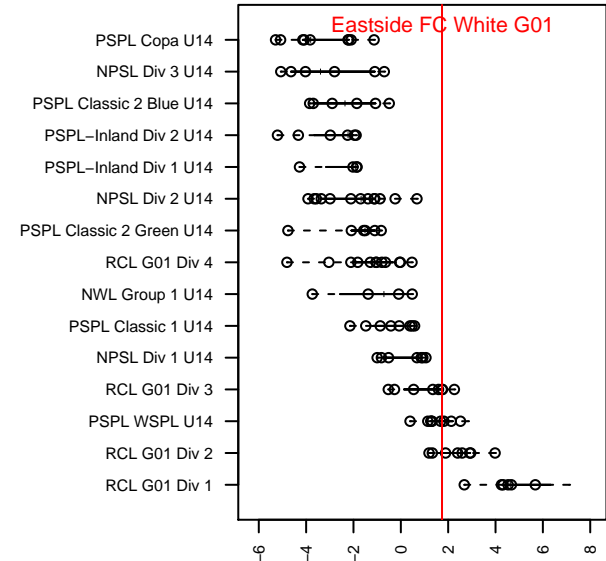

## Eastside FC White G01

Eastside FC  
 Preston, WA  
 G01 total strength=1297  
 attack=7.73 defense=4.05  
 fall league = RCL G01 Div 3  
 spr league = Win RCL G01 Div 2  
 notes= Smisek 2015

alt names used:  
 Eastside FC White G01  
 Eastside FC Girls 01 White

**attack and defense variance (black dot)  
relative to other teams  
and top 10 in region**

**attack and defense rating  
relative to others at age  
and all opponents in last 13 months**

**Performance relative to 13 month average**